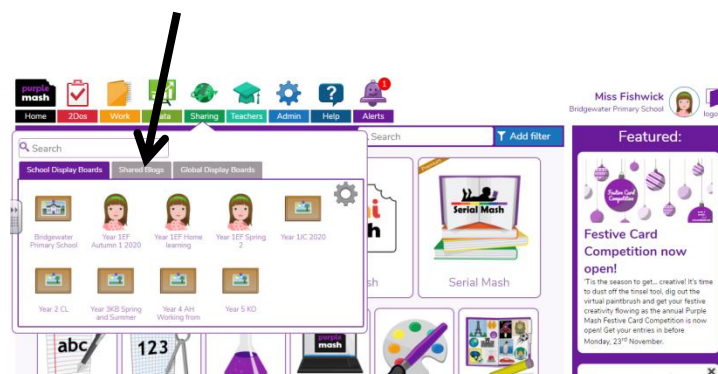

Home Learning

All your children's logins are in their reading record. If you need any help please email school: bridgewater.primaryschool@salford.gov.uk

Purple Mash

2Dos are set each day for your child to complete.

If you click on 'Sharing'

Then click on 'Shared Blogs'

Then find 'Year 1 Home Learning-2.11.20'

When you are on the Blog you can see work that we have set and internet links to different activities to support our learning.

If you click on the main title e.g. 'Handwriting' you can then add your own comment and we can all talk to each other. Other people will not see your comment until your teacher has approved it.

Spelling Shed

Once you have put your login details in, click on the down arrow.

Then click 'Web game'

When you click on 'Play' this week's spelling are on there for the children to practise.