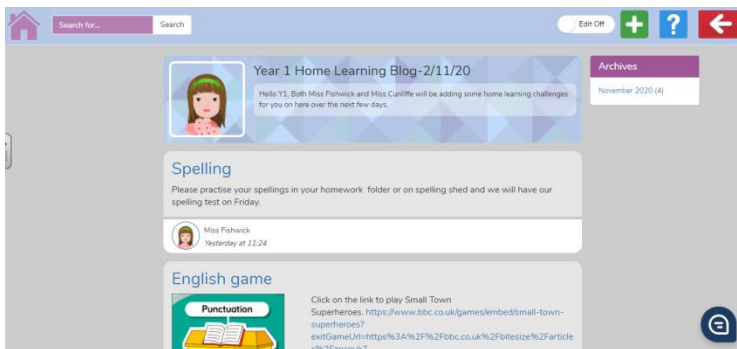

If you click on 'Sharing'

Then click on 'Shared Blogs'

Then find 'Year 1 Home Learning-2.11.20'

When you are on the Blog you can see work that we have set and internet links to different activities to support our learning.

If you click on the main title e.g. 'Handwriting' you can then add your own comment and we can all talk to each other. Other people will not see your comment until your teacher has approved it.

Spelling Shed