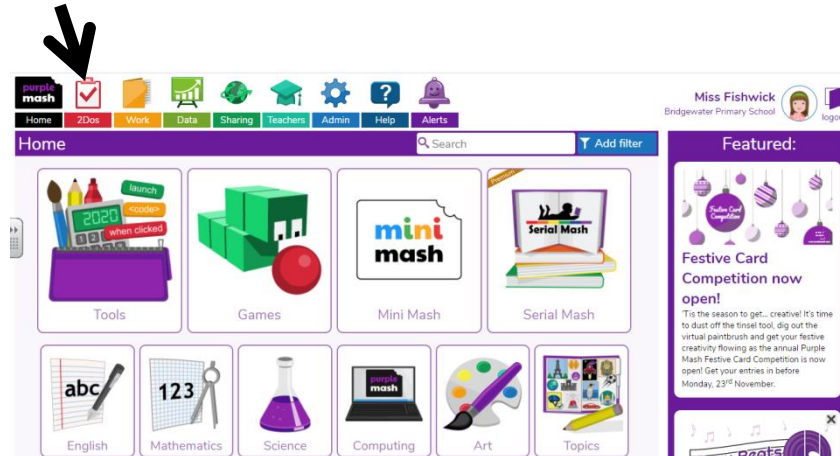

Home Learning

All your children's logins are in their reading record. If you need any help please email school: bridgewater.primaryschool@salford.gov.uk

Purple Mash

2Dos are set each day for your child to complete.

If you click on 'Sharing'

Then click on 'Shared Blogs'

Then find 'Year 1 Home Learning-2.11.20'

When you are on the Blog you can see work that we have set and internet links to different activities to support our learning.