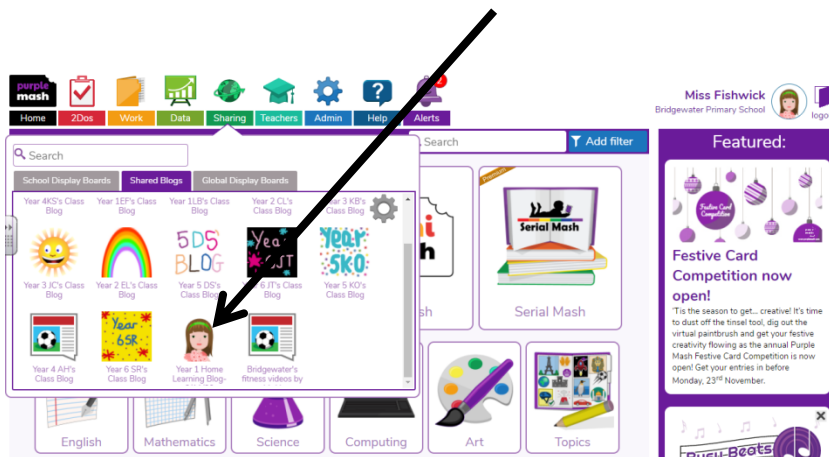

Home Learning

All your children's logins are in their reading record. If you need any help please email school: bridgewater.primaryschool@salford.gov.uk

Purple Mash

2Dos are set each day for your child to complete.

If you click on 'Sharing'

Then click on 'Shared Blogs'

Then find 'Year 1 Home Learning-2.11.20'

When you are on the Blog you can see work that we have set and internet links to different activities to support our learning.