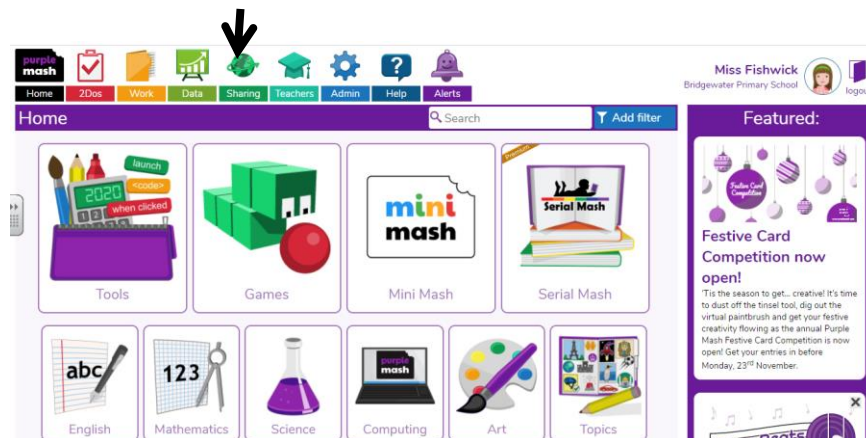

Home Learning

All your children's logins are in their reading record. If you need any help please email school: bridgewater.primaryschool@salford.gov.uk

Purple Mash

2Dos are set each day for your child to complete.

If you click on 'Sharing'

Then click on 'Shared Blogs'

Then find 'Year 1 Home Learning-2.11.20'

When you are on the Blog you can see work that we have set and internet links to different activities to support our learning.